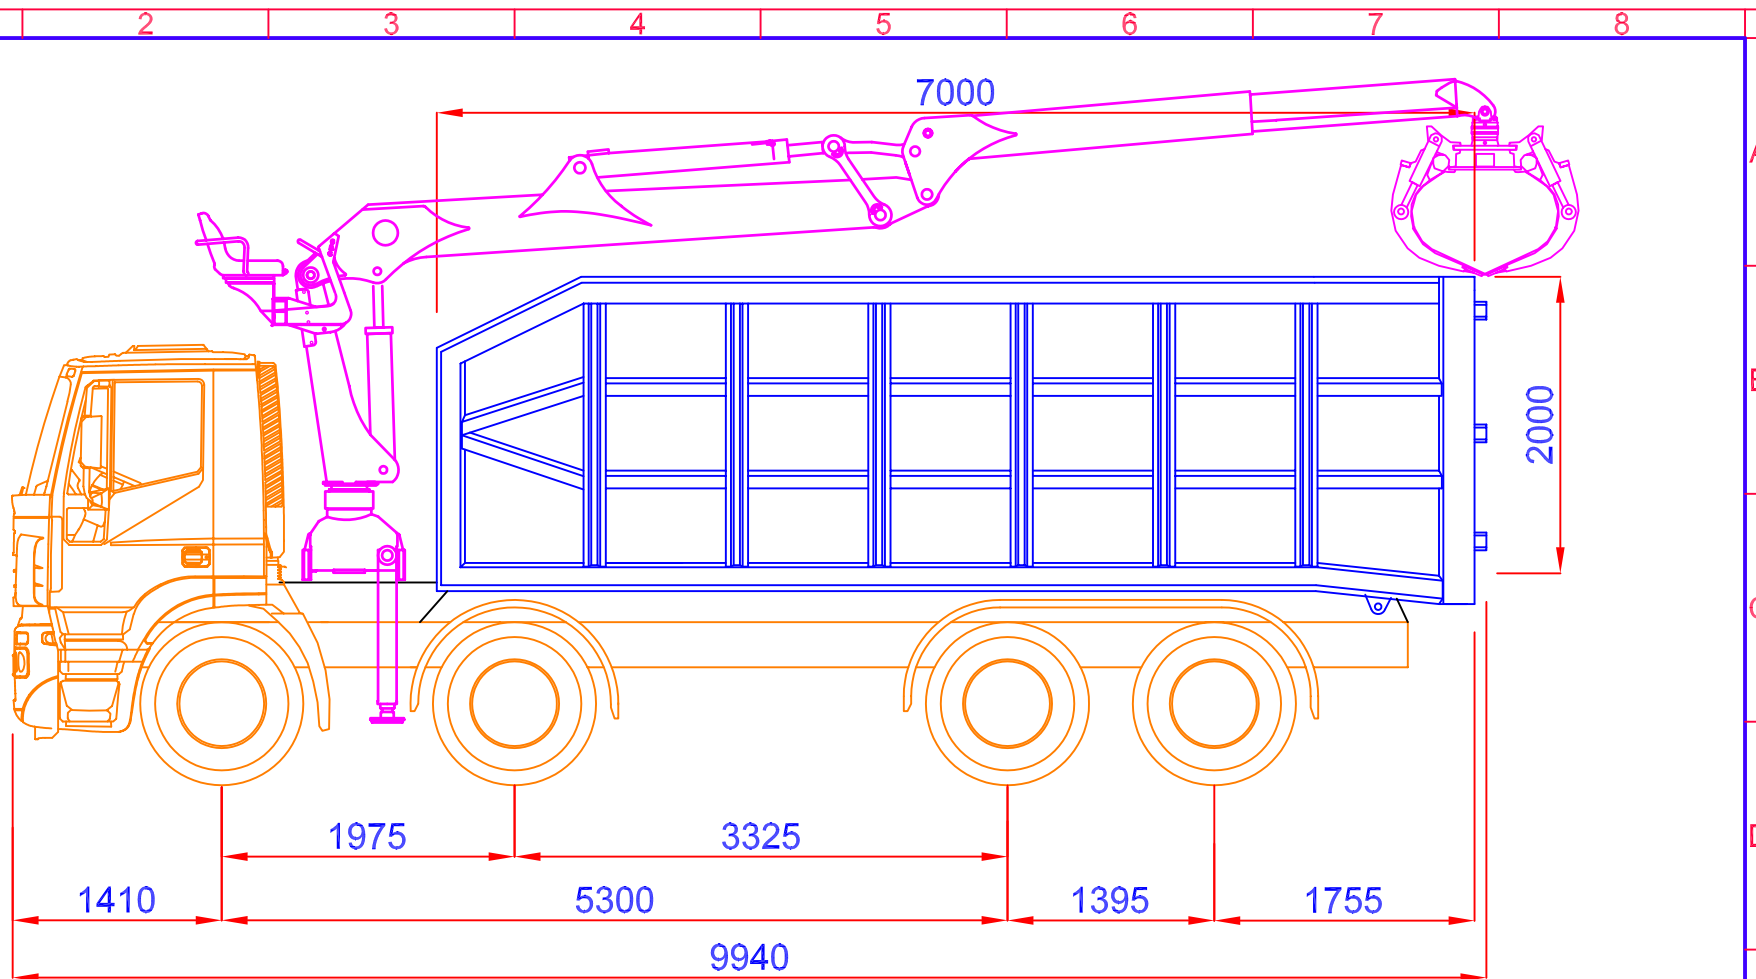


**GERVASI** S.p.a.  
**veicoli industriali**  
 Statale 23 del Sestriere - Km 29 10060  
 Scalenghe (TO)

VEHICLE  
 IVECO STRALIS AD320S . .

BODY REAR TIPPER  
 CRANE GMC

 SCALE  
 1:50

DESIGNER  
 F/FIGURINI SCHEDE TECNICHE

DATI TECNICI	
Totale Weight	q. 320
Dead Weight	q.
Lifting Capacity	q.
Capacity	mc. 29

THE DIMENSION AND WEIGHTS STADED  
 HEREIN ARE INDICATIVE AND NOT BINDING  
 AND MAY BE CHANGED WITHOUT WARNING  
 AS A FUNCTION OF PRODUCTION NEEDS.

 <b>FIMI GERVASI</b> S.p.a. <b>veicoli industriali</b> Statale 23 del Sestriere - Km 29 10060 Scalenghe (TO)	<b>DATI TECNICI</b>	
	Totale Weight	q. 320
VEHICLE IVECO STRALIS AD260S . .	Dead Weight	q.
BODY REAR TIPPER	Lifting Capacity	q.
CRANE GMC	Capacity	mc. 32
 SCALE 1:50	THE DIMENSION AND WEIGHTS STADED HEREIN ARE INDICATIVE AND NOT BINDING AND MAY BE CHANGED WITHOUT WARNING AS A FUNCTION OF PRODUCTION NEEDS.	
DESIGNER F/FIGURINI SCHEDE TECNICHE		